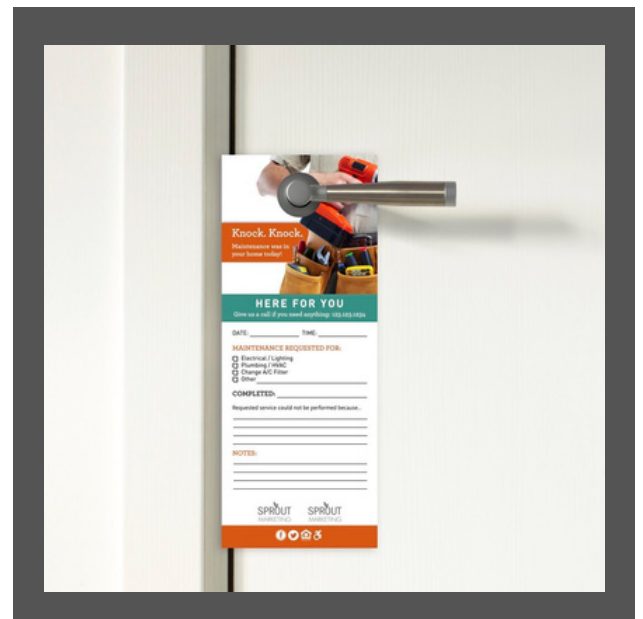

BRANDWITHSPROUT.COM

hello@watchyourbusinessprout.com

BUSINESS CARDS

OF PEOPLE: _____

BUSINESS CARD OPTIONS

- Digital Only: \$25/person
- 100 Prints: \$50/person
- 250 Prints: \$75/person
- 500 Prints: \$88/person
- 1000 Prints: \$119/person